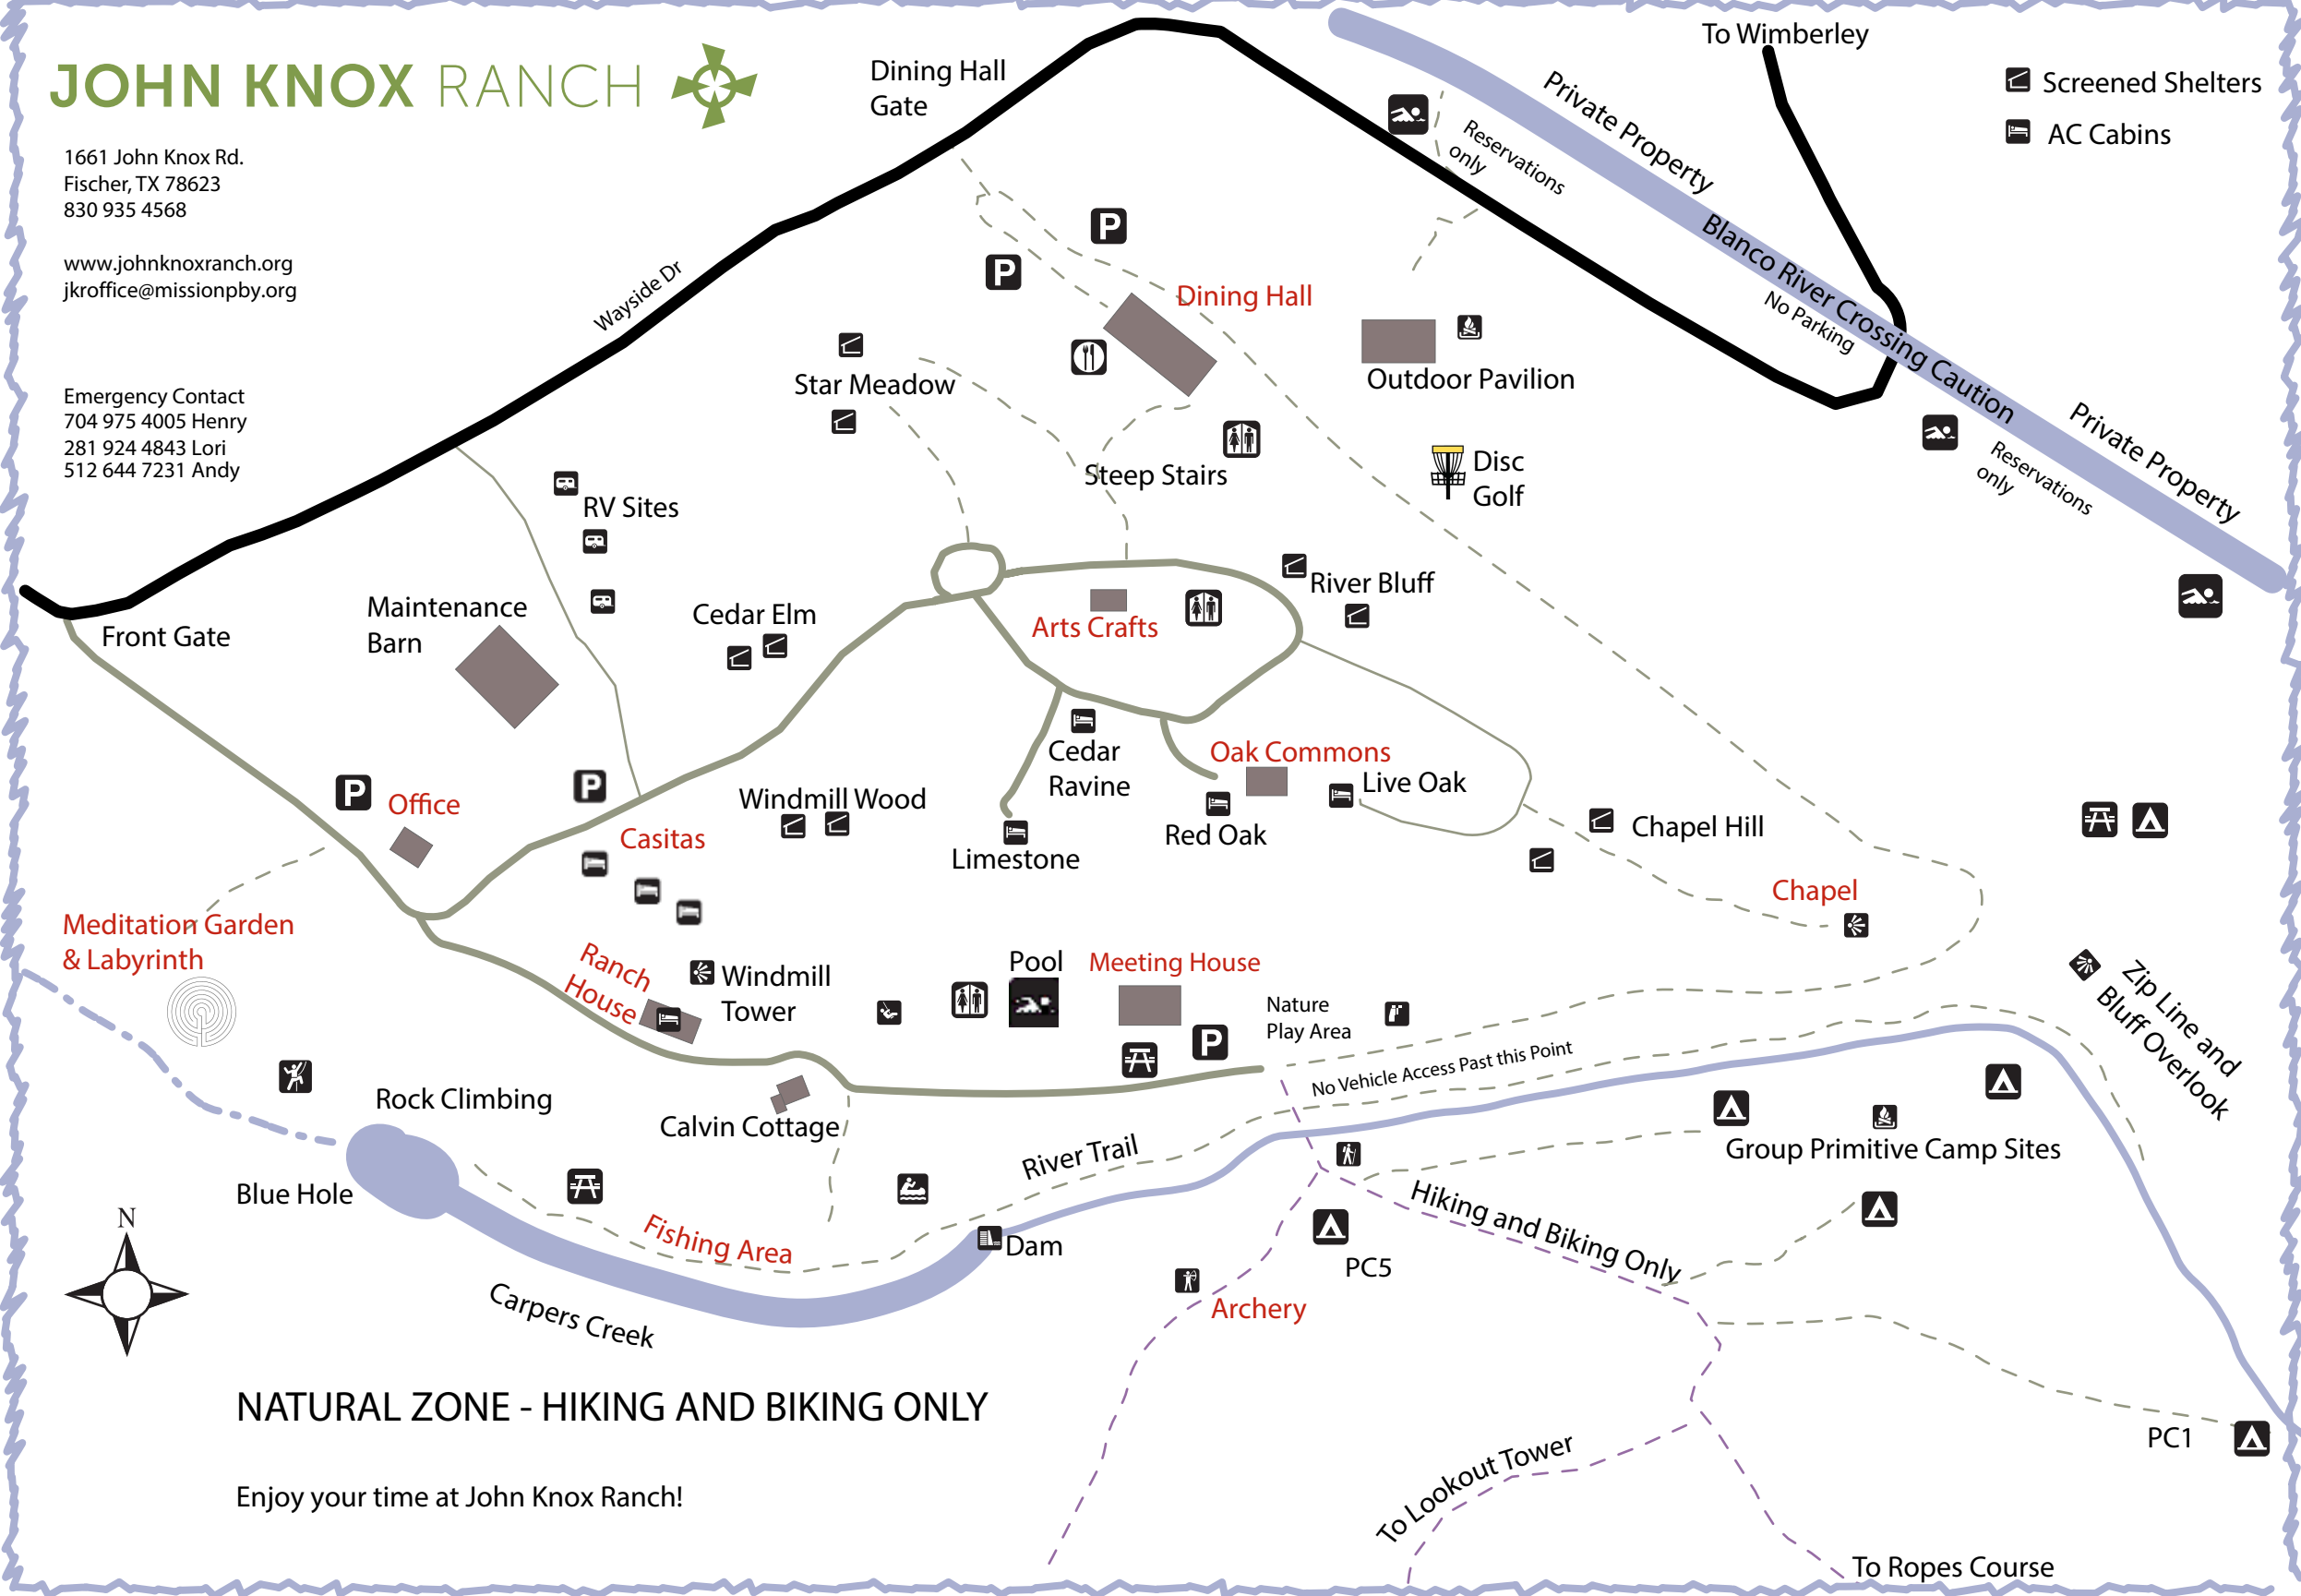

# JOHN KNOX RANCH

1661 John Knox Rd.  
Fischer, TX 78623  
830 935 4568

www.johnknoxranch.org  
jkroffice@missionpby.org

Emergency Contact  
704 975 4005 Henry  
281 924 4843 Lori  
512 644 7231 Andy

- Screened Shelters
- AC Cabins

NATURAL ZONE - HIKING AND BIKING ONLY

Enjoy your time at John Knox Ranch!